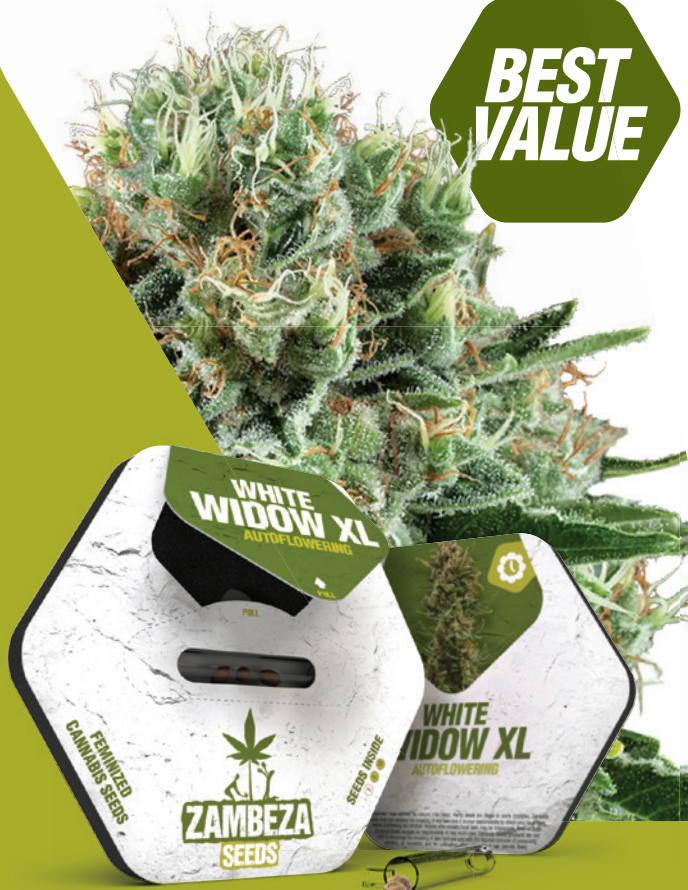

BEST VALUE

CATALOGUE 2017

WWW.ZAMBEZA.COM

SUPER SILVER HAZE AUTOFLOWERING

THC: ±17%
Genetics: Super Silver Haze x Ruderalis
Type: Sativa dominant
Yield: In. 250-300g/m² / Out. 120-170g/pl
Height: In. 80-110cm / Out. 110-150cm
Harvest time: 70-85 Days After Germination
Taste: Sweet, Spicy and Citrus
Effect: Happy, Uplifting and Creative